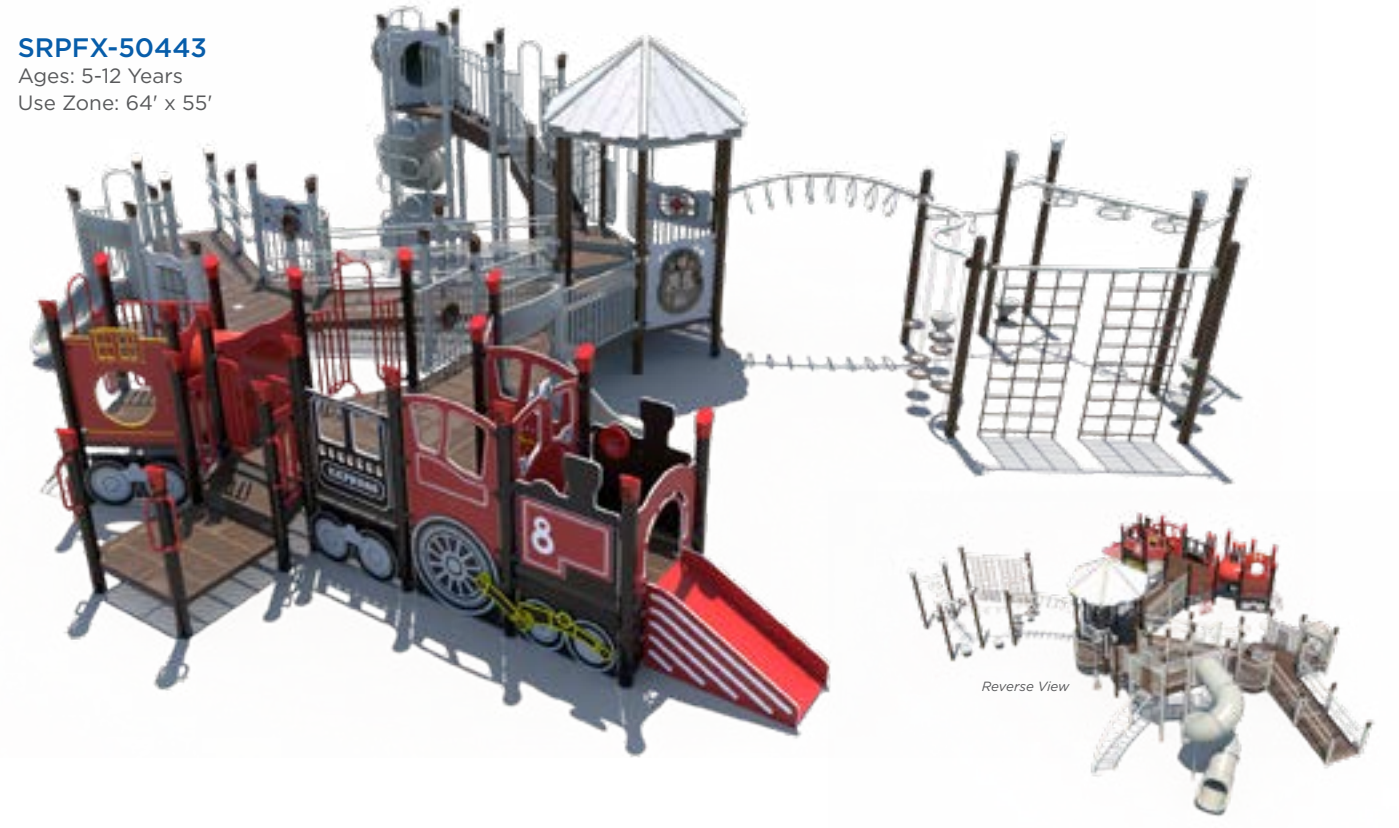

Reverse View

MODEL	AGES	CAPACITY	SIZE	USE ZONE	FALL HEIGHT	EST. TIMBER COUNT	ADA
RFX-30093	2-12	65	33' x 21'	45' x 33'	5'	32	Yes
RFX-30029	5-12	120	49' x 37'	61' x 49'	6'	51	Yes

MODEL	AGES	CAPACITY	SIZE	USE ZONE	FALL HEIGHT	EST. TIMBER COUNT	ADA
RFX-30002	2-5	41	23' x 9'	35' x 21'	3'	23	Yes
SRPFX-50443	5-12	128	55' x 42'	64' x 55'	8'	59	Yes