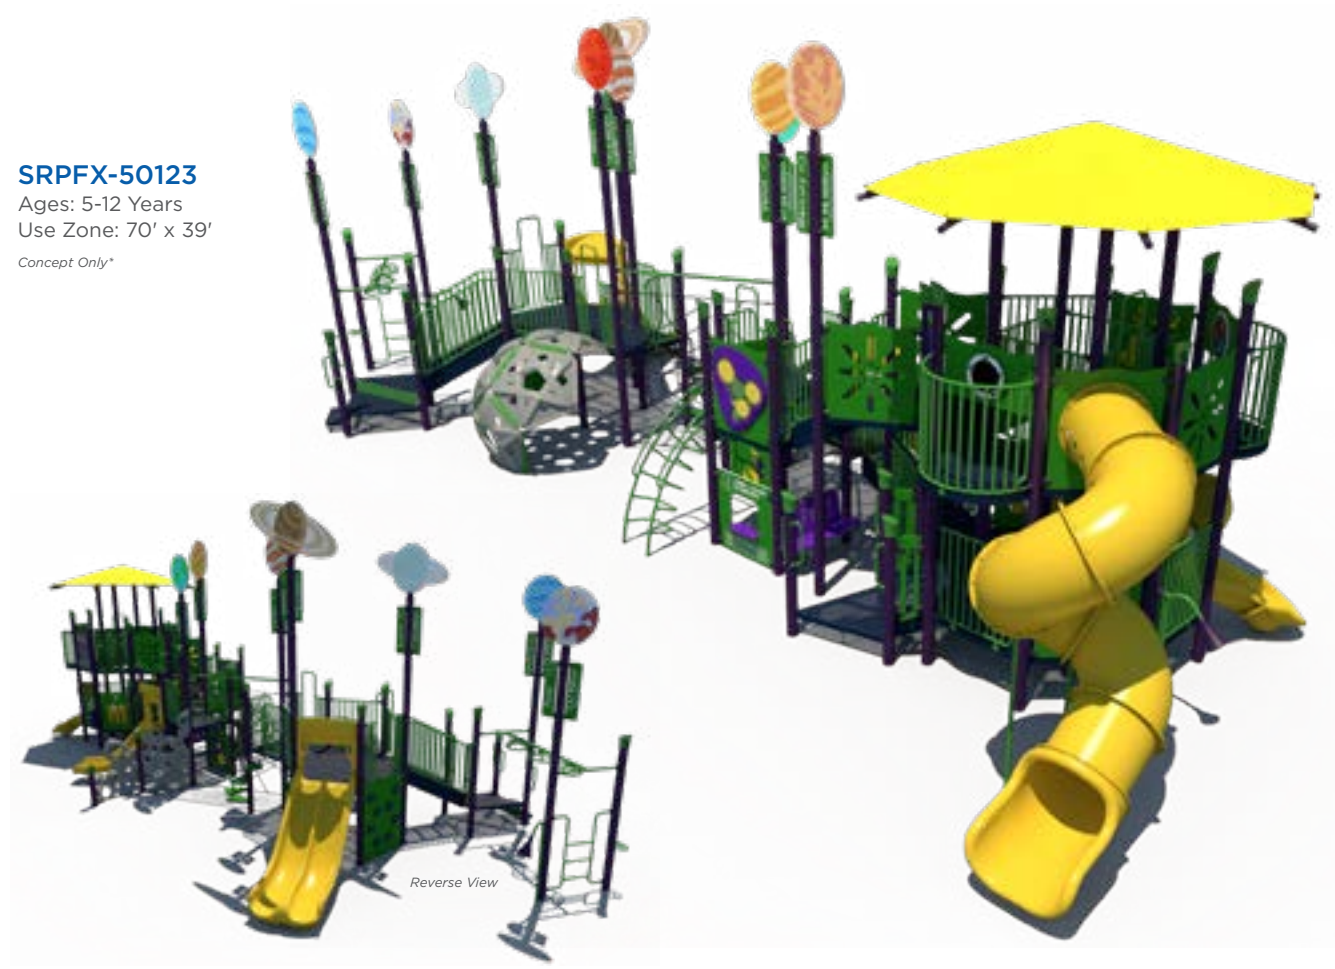

**SRPFX-50148**  
Ages: 2-5 Years  
Use Zone: 36' x 29'

**SRPFX-50123**  
Ages: 5-12 Years  
Use Zone: 70' x 39'  
Concept Only\*

**SRPFX-50082**  
Ages: 5-12 Years  
Use Zone: 52' x 45'

Expand Your Theme