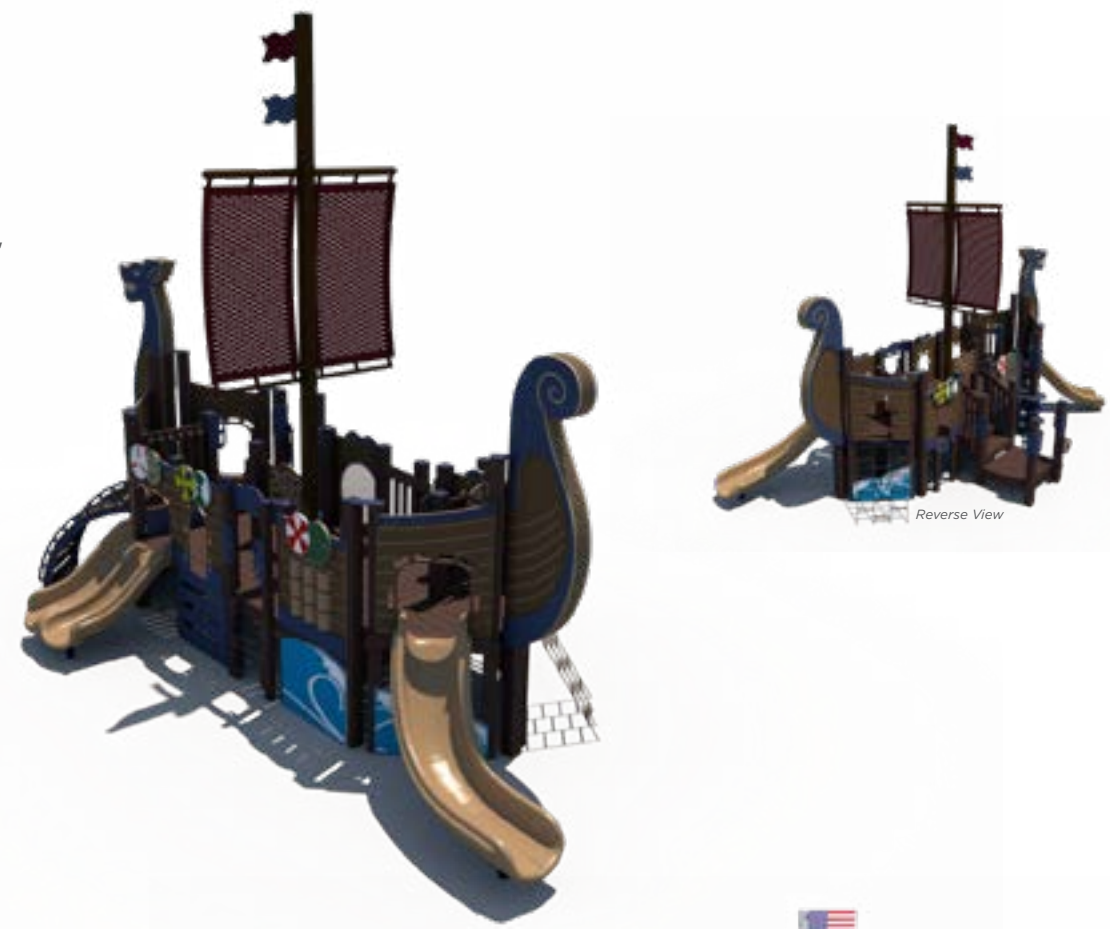

RFX-30075
Ages: 2-12 Years
Use Zone: 42' x 33'

RFX-30180
Ages: 2-5 Years
Use Zone: 42' x 30'
Concept Only*

Reverse View