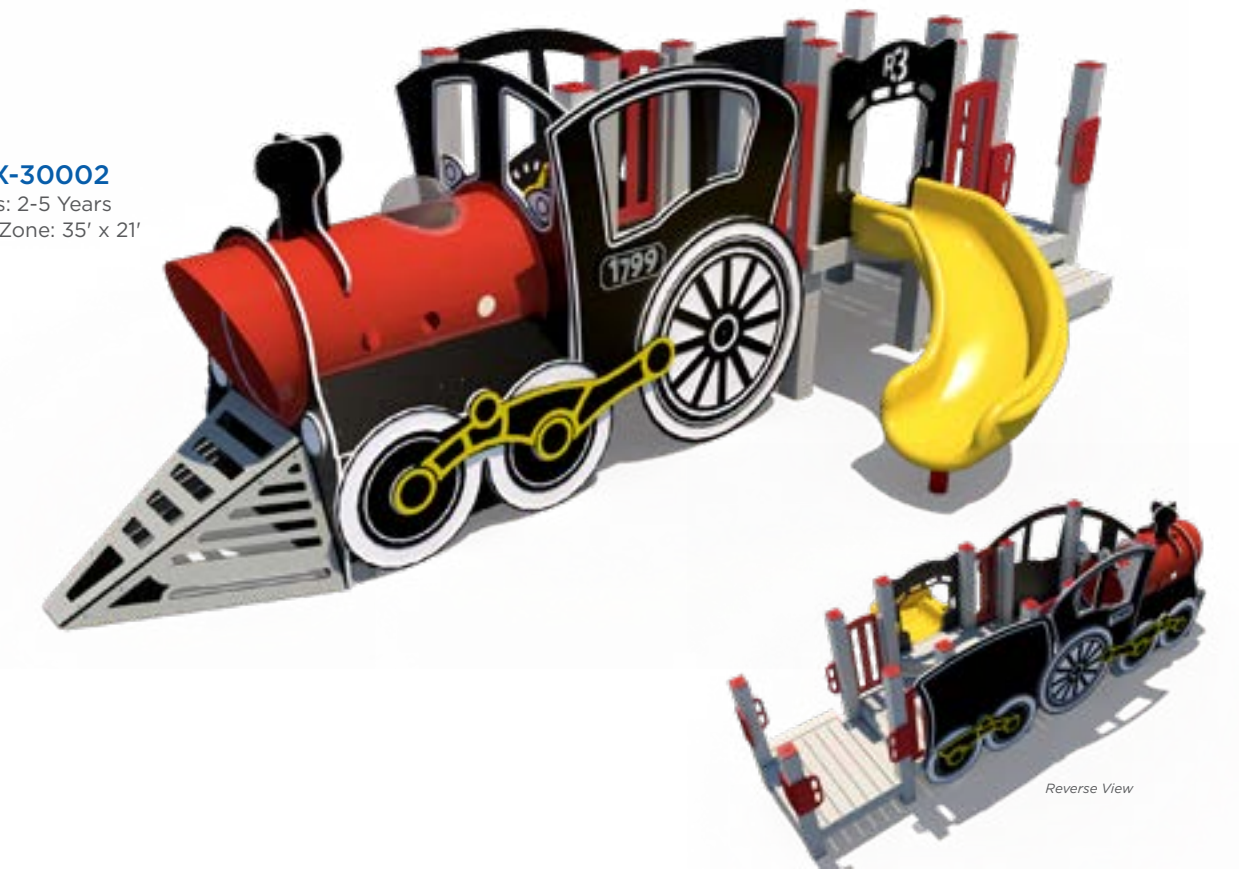

RFX-30002
Ages: 2-5 Years
Use Zone: 35' x 21'

SRPFX-50443
Ages: 5-12 Years
Use Zone: 64' x 55'

Reverse View