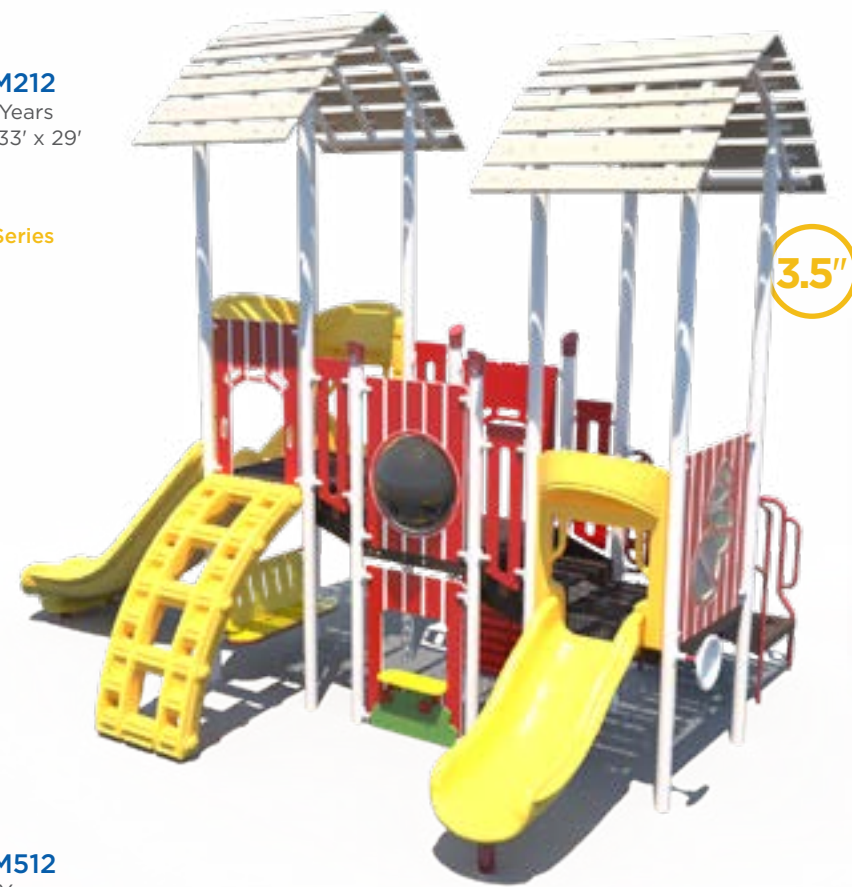

FX3-FRM512
Ages: 5-12 Years
Use Zone: 44' x 38'
Concept Only*

FX3-FRM212
Ages: 2-12 Years
Use Zone: 33' x 29'
Concept Only*

3.5" Post
Economy Series