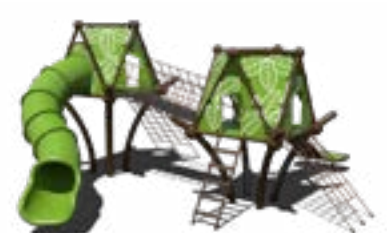

**FX3-NAT212**  
Ages: 2-12 Years  
Use Zone: 31' x 28'  
*Concept Only\**

3.5" Post  
Economy Series

**FX3-NAT512**  
Ages: 5-12 Years  
Use Zone: 46' x 33'  
*Concept Only\**

3.5" Post  
Economy Series

Expand Your Theme

**Alligator Rider**  
Model: TFR0510XX  
Use Zone: 17' x 17'  
Ages: 2-5

**Bear Rider**  
Model: TFS0020XX  
Use Zone: 17' x 17'  
Ages: 12-23 Months, 2-5

**Ascend Dual Treefort**  
Model: RC-NTS2001  
Use Zone: 38' 5" x 36' 9"  
Fall Height: 7'  
Ages: 5-12