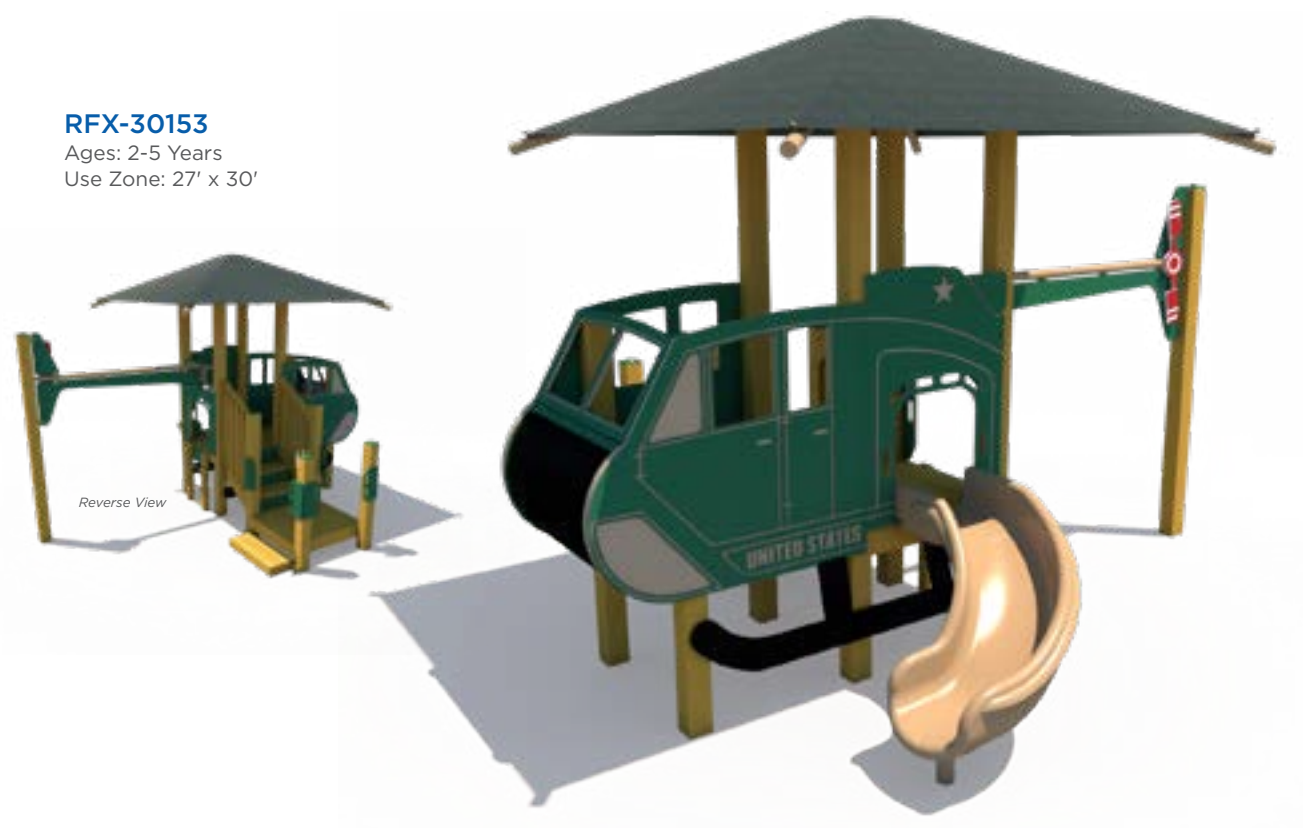

RFX-30153
Ages: 2-5 Years
Use Zone: 27' x 30'

Reverse View