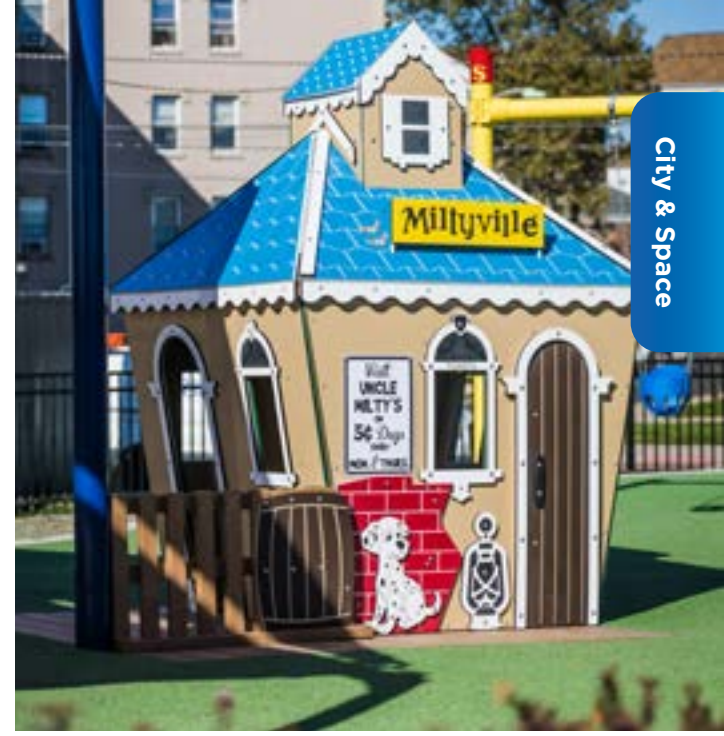

# CITY & SPACE

From Earth to deep space, our collection of city- and space-themed play structures allows children to explore their imaginations.

**SRPFX-50353**  
Ages: 5-12 Years  
Use Zone: 62' x 57'

**SRPFX-50350**  
Ages: 2-12 Years  
Use Zone: 69' x 41'